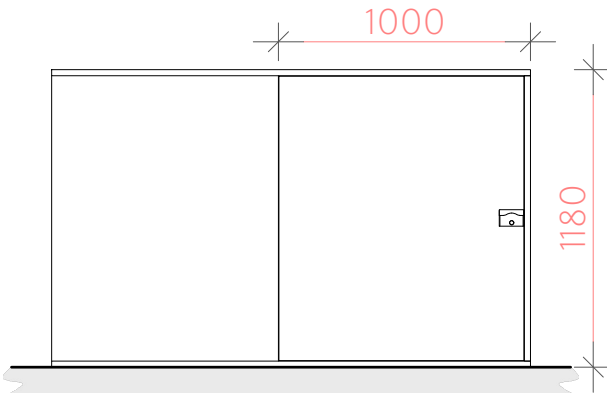

Warrior 2- Horizontal Bike Locker RH - Righthand

Elevation C

Elevation D

Elevation A

Elevation B