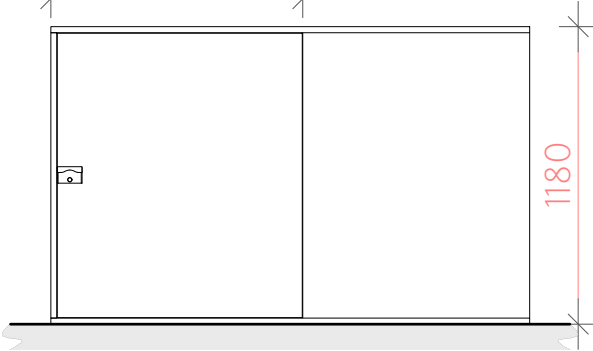

# Warrior 2- Horizontal Bike Locker LH - Leftthand

Elevation C

1000

Elevation D

Elevation A

1180

Elevation B